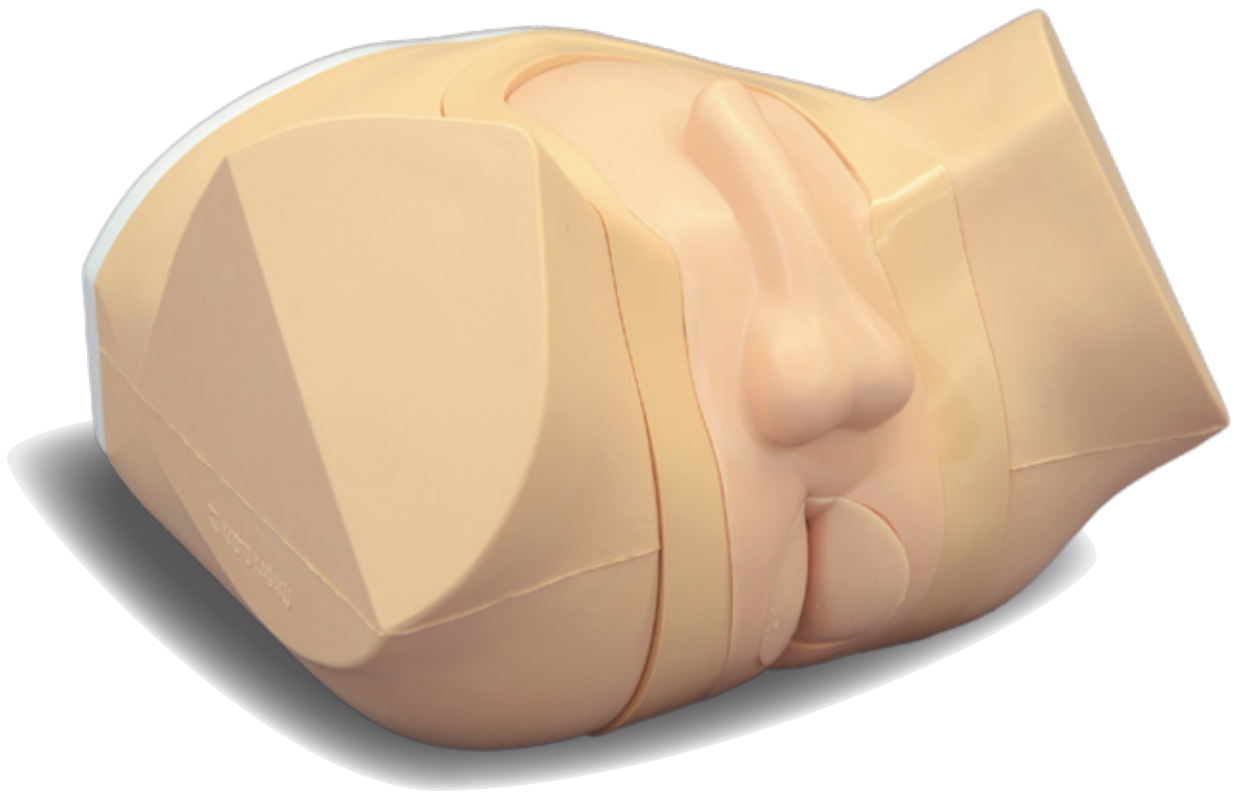

# Prostate & Rectal Simulator

MW20 11399-000

SET INCLUDES		SIZE
3 prostate units	1 lubricant gel	W34 x D33 x H24 cm
: 9 prostates	1 pelvic body	13.4W x 13D x 9.45H inch
4 rectum units	1 storage case	

Specifications are subject to change.

# Prostate & Rectal Simulator

The Prostate & Rectal Simulator include 9 types of prostates and 4 types of rectums that are easily changeable and can be positioned in 3 different ways.

## FEATURES

- Nine types of prostate simulate different cases
- Four rectum units
- Training with multiple prostate and rectal cases is concurrent and time efficient
- Lateral, supine and prone positioning
- 3 revolving units with 9 prostates can easily be changed.