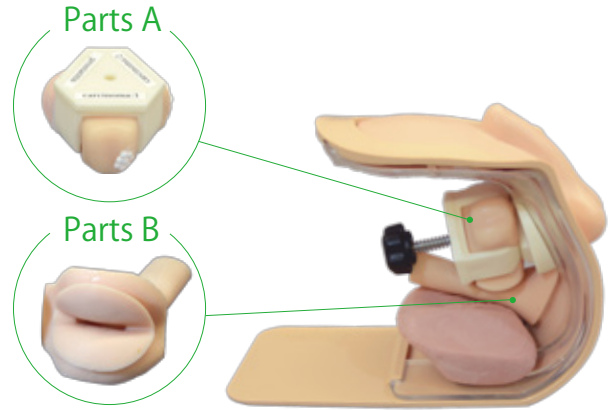

# Prostate & Rectal Simulator

The Prostate & Rectal Simulator include 9 types of prostates and 4 types of rectums that are easily changeable and can be positioned in 3 different ways.

## FEATURES

- Nine types of prostate simulate different cases
- Four rectum units
- Training with multiple prostate and rectal cases is concurrent and time efficient
- Lateral, supine and prone positioning
- 3 revolving units with 9 prostates can easily be changed.

## TRAINING SKILLS

- Digital-examination of the prostate and rectum
- Insertion and the use of the anal-scope and the proctoscope

The hardness of each prostate is different. When in use the prostate is hidden and cannot be seen by the trainee. 3 revolving units and 9 prostates can easily be changed.